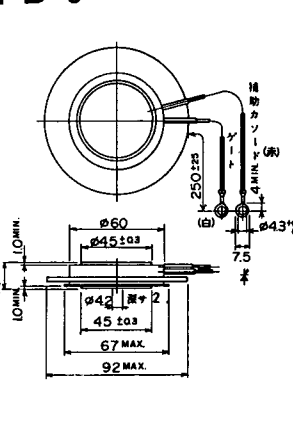

FD-9

FD-10

FD-12

Note : The thickness is a dimension in press at the rated mounting force. Weight: 870(g)

Note : The thickness is a dimension in press at the rated mounting force. Weight: 1,460(g)

HT-1

TERMINAL	t	W	φA	φB
T ₁	0.8±0.025 (0.031±0.001)	6.35±0.1 (0.250±0.004)	2.00 ^{+0.1} ₀ (0.079±0.004)	1.3 (0.051)
T ₂	0.8±0.025 (0.031±0.001)	6.35±0.1 (0.250±0.004)	2.00 ^{+0.1} ₀ (0.079±0.004)	1.3 (0.051)
G	0.5±0.025 (0.020±0.001)	4.75±0.1 (0.187±0.004)	1.55 ^{+0.1} ₀ (0.061±0.004)	1.3 (0.051)