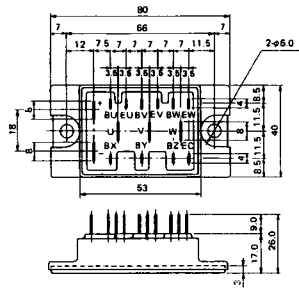

M-601

Tab type terminals
(AMP No. 110 equivalent)

Tab type terminals
(AMP No. 250 equivalent)

Tab type terminals
(AMP No. 250 equivalent)

Tab type terminals
(AMP No. 110 equivalent)

Tab type terminals
(AMP No. 110 equivalent)

Tab type terminals
(AMP No. 250 equivalent)