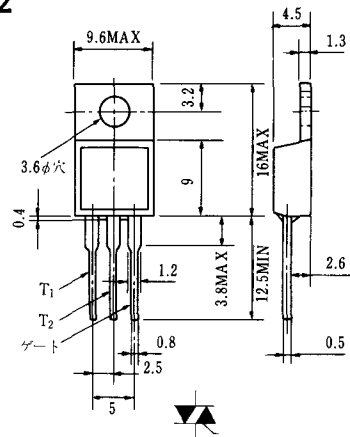

FD-9

FD-10

FD-12

Note : The thickness is a dimension in press at the rated mounting force. Weight: 870(g)

Note : The thickness is a dimension in press at the rated mounting force. Weight: 1,460(g)

HT-1

TERMINAL	t	W	φA	φB
T ₁	0.8±0.025 (0.031±0.001)	6.35±0.1 (0.250±0.004)	2.00 ^{+0.1} ₀ (0.079±0.004)	1.3 (0.051)
T ₂	0.8±0.025 (0.031±0.001)	6.35±0.1 (0.250±0.004)	2.00 ^{+0.1} ₀ (0.079±0.004)	1.3 (0.051)
G	0.5±0.025 (0.020±0.001)	4.75±0.1 (0.187±0.004)	1.55 ^{+0.1} ₀ (0.061±0.004)	1.3 (0.051)

Unit in mm (inch)

HT-2

HT-3

HT-4

HT-5

TERMINAL	t	W	φA	φB
T ₁	0.8±0.025	6.35±0.1	2.00 ^{+0.1} ₀	2.4
T ₂	0.8±0.025	6.35±0.1	2.00 ^{+0.1} ₀	2.4
G	0.5±0.025	4.75±0.1	1.55 ^{+0.1} ₀	1.55

M-1

M-2