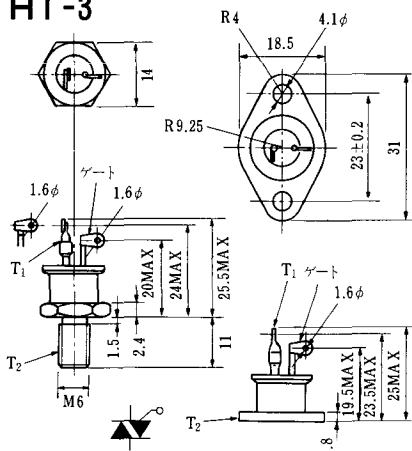

HT-1

TERMINAL	t	W	φA	φB
T₁	0.8±0.025 (0.031±0.001)	6.35±0.1 (0.250±0.004)	2.00^{+0.1}₀ (0.079±0.004)	1.3 (0.051)
T₂	0.8±0.025 (0.031±0.001)	6.35±0.1 (0.250±0.004)	2.00^{+0.1}₀ (0.079±0.004)	1.3 (0.051)
G	0.5±0.025 (0.020±0.001)	4.75±0.1 (0.187±0.004)	1.55^{+0.1}₀ (0.061±0.004)	1.3 (0.051)

Unit in mm (inch)

HT-2

HT-3

HT-4

HT-5

TERMINAL	t	W	φA	φB
T₁	0.8±0.025	6.35±0.1	2.00^{+0.1}₀	2.4
T₂	0.8±0.025	6.35±0.1	2.00^{+0.1}₀	2.4
G	0.5±0.025	4.75±0.1	1.55^{+0.1}₀	1.55