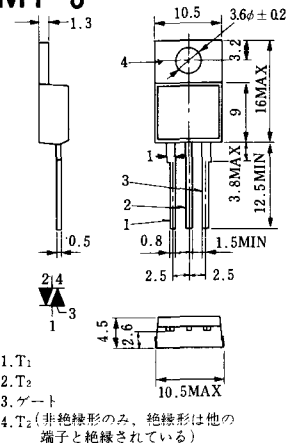

MT-1

MT-2

MT-3

MT-4

MT-5

MT-6

MT-7