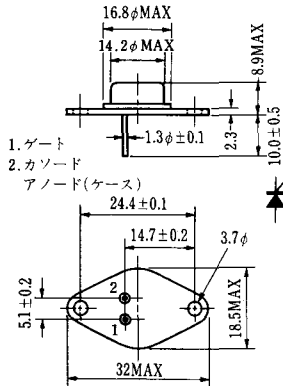

T-9 (13-14A1A)

1. ゲート
2. カソード
3. アノード(ケース)