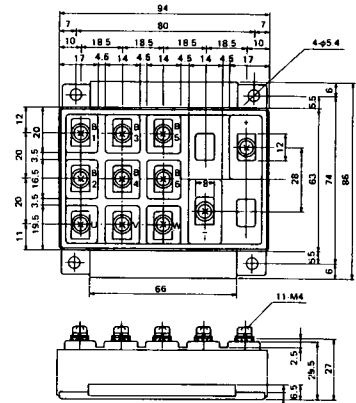

SY-4 (1150)

G: Gate
A: Anode
C: Cathode

1097A

G: Gate

1102

1141

1142

1144

M-601

Tab type terminals
(AMP No. 110 equivalent)

Tab type terminals
(AMP No. 250 equivalent)

M-602

Tab type terminals
(AMP No. 250 equivalent)

Tab type terminals
(AMP No. 110 equivalent)

M-603

M-604