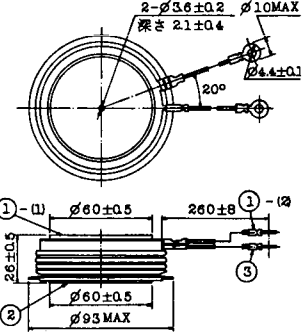

T-48 (13-93C1A)

- ①-(1) カソード
- ①-(2) カソード(黒色)
- ② アノード
- ③ ゲート(白色)