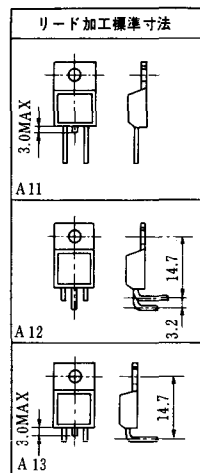

FD-9

FD-10

FD-12

Note : The thickness is a dimension in press at the rated mounting force. Weight: 870(g)

Note : The thickness is a dimension in press at the rated mounting force. Weight: 1,460(g)

HT-1

TERMINAL	t	W	φA	φB
T ₁	0.8±0.025 (0.031±0.001)	6.35±0.1 (0.250±0.004)	2.00 ^{+0.1} ₀ (0.079±0.004)	1.3 (0.051)
T ₂	0.8±0.025 (0.031±0.001)	6.35±0.1 (0.250±0.004)	2.00 ^{+0.1} ₀ (0.079±0.004)	1.3 (0.051)
G	0.5±0.025 (0.020±0.001)	4.75±0.1 (0.187±0.004)	1.55 ^{+0.1} ₀ (0.061±0.004)	1.3 (0.051)

Unit in mm (inch)

HT-2

HT-3

HT-4

HT-5

TERMINAL	t	W	φA	φB
T ₁	0.8±0.025	6.35±0.1	2.00 ^{+0.1} ₀	2.4
T ₂	0.8±0.025	6.35±0.1	2.00 ^{+0.1} ₀	2.4
G	0.5±0.025	4.75±0.1	1.55 ^{+0.1} ₀	1.55

M-1

M-2