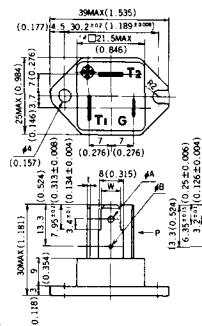

FD-9

FD-10

FD-12

Note : The thickness is a dimension in press at the rated mounting force. Weight: 870(g)

Note : The thickness is a dimension in press at the rated mounting force. Weight: 1,460(g)

HT-1

TERMINAL	t	W	φA	φB
T ₁	0.8±0.025 (0.031±0.001)	6.35±0.1 (0.250±0.004)	2.00 ^{+0.1} ₀ (0.079±0.004)	1.3 (0.051)
T ₂	0.8±0.025 (0.031±0.001)	6.35±0.1 (0.250±0.004)	2.00 ^{+0.1} ₀ (0.079±0.004)	1.3 (0.051)
G	0.5±0.025 (0.020±0.001)	4.75±0.1 (0.187±0.004)	1.55 ^{+0.1} ₀ (0.061±0.004)	1.3 (0.051)

Unit in mm (inch)

HT-2

HT-3

HT-4

HT-5

TERMINAL	t	W	φA	φB
T ₁	0.8±0.025	6.35±0.1	2.00 ^{+0.1} ₀	2.4
T ₂	0.8±0.025	6.35±0.1	2.00 ^{+0.1} ₀	2.4
G	0.5±0.025	4.75±0.1	1.55 ^{+0.1} ₀	1.55

M-1

M-2