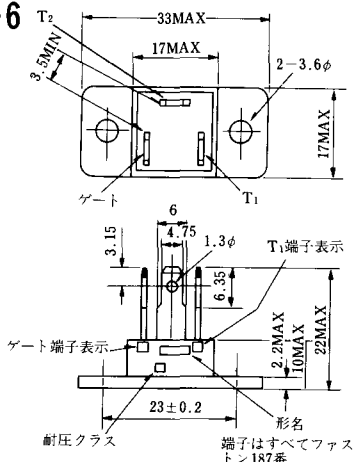

MT-1

MT-2

MT-3

MT-4

MT-5

MT-6

MT-7