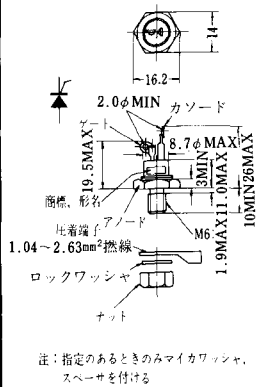

M-1

M-2

M-3

M-4

M-5

M-6

M-7

M-8