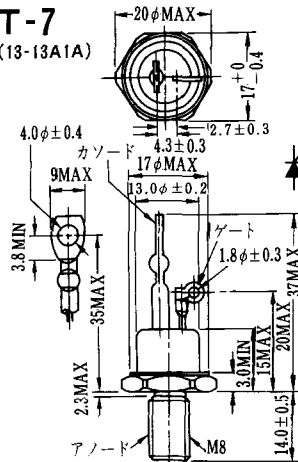

T-7 (13-13A1A)

アノード