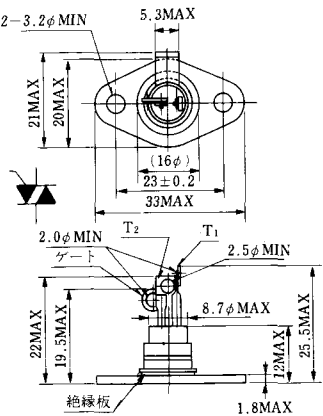

MT-16

MT-17