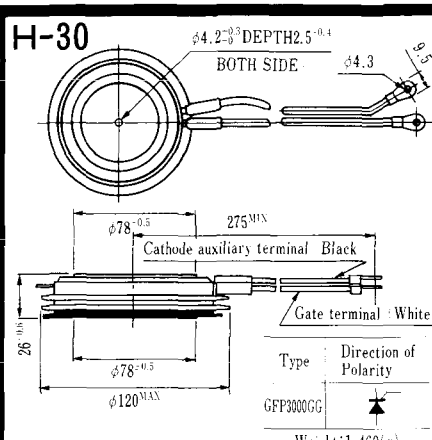

Note : The thickness is a dimension in press at the rated mounting force. Weight: 1,460(g)