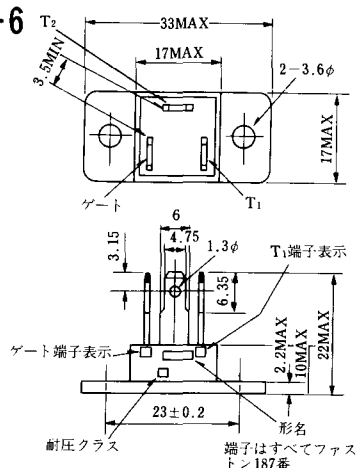

MT-1

MT-2

MT-3

MT-4

MT-5

MT-6

MT-7