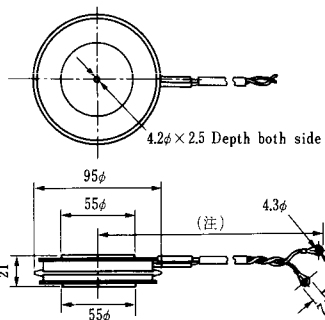

Type	Direction of polarity
CA12	

H-27

Type	Direction of polarity
CF11V	

(注) CC11V : 400 ± 10
CF11V : 250 ± 10

H-28

Type	Direction of Polarity
GFP100GG	

Weight: 360(g)

Note : The thickness is a dimension in press at the rated mounting force.