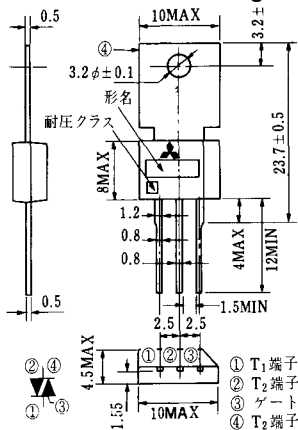

MT-1

MT-2

MT-3

MT-4

MT-5

MT-6

MT-7