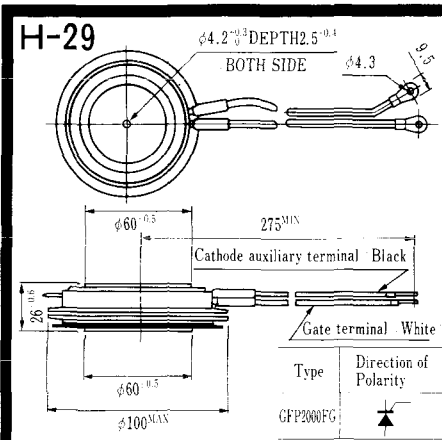

Type	Direction of polarity
CA12	

H-27

Type	Direction of polarity
CF11V	

(注) CC11V : 400 ± 10
CF11V : 250 ± 10

H-28

Type	Direction of Polarity
GFP100GG	

Weight: 360(g)

Note : The thickness is a dimension in press at the rated mounting force.