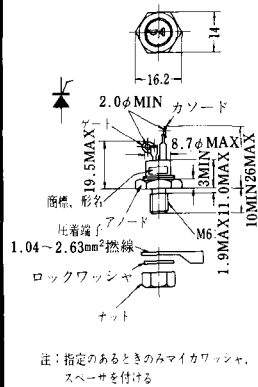

Type	Direction of polarity
CA12	

H-27

Type	Direction of polarity
CF11V	

(注) CC11V : 400 ± 10
CF11V : 250 ± 10

H-28

Type	Direction of Polarity
GFP100GG	

Weight: 360(g)

Note : The thickness is a dimension in press at the rated mounting force.

Note : The thickness is a dimension in press at the rated mounting force. Weight: 870(g)

Note : The thickness is a dimension in press at the rated mounting force. Weight: 1,460(g)

M-1

M-2

M-3

M-4

M-5

M-6