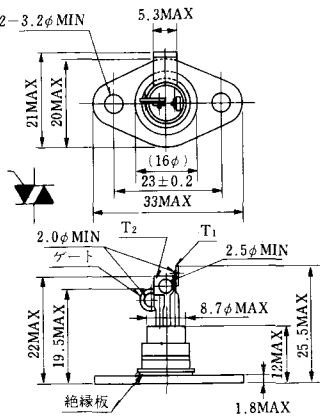

MT-16

MT-17