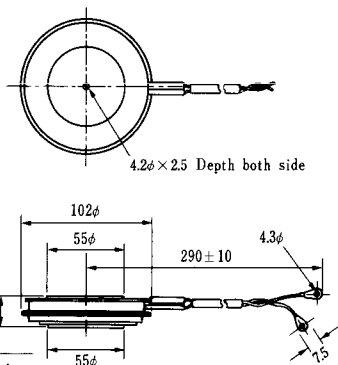

Type	Direction of polarity
CA12	

H-27

Type	Direction of polarity
CF11V	

(注) CC11V : 400 ± 10
CF11V : 250 ± 10

H-28

Type	Direction of Polarity
GFP100GG	

Weight: 360(g)

Note : The thickness is a dimension in press at the rated mounting force.