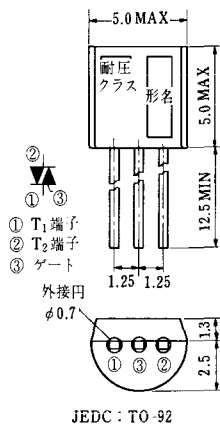

MT-1

MT-2

MT-3

MT-4

MT-5

MT-6

MT-7