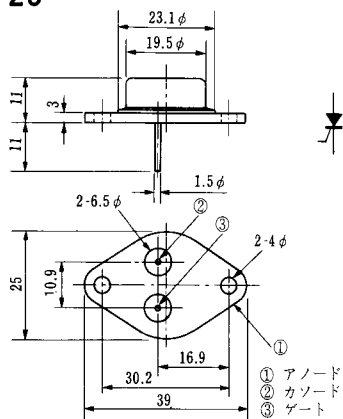

H-23

H-24

H-25

H-26

Type	Direction of polarity
CA12	

H-27

Type	Direction of polarity
CF11V	

(注) CC11V : 400 ± 10
CF11V : 250 ± 10

H-28

Type	Direction of Polarity
GFP100GG	

Weight: 360(g)

Note : The thickness is a dimension in press at the rated mounting force.