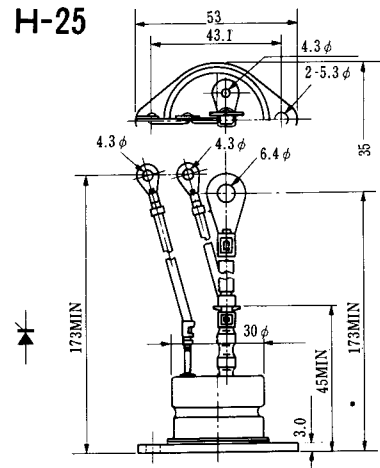

H-23

H-24

H-25

H-26

Type	Direction of polarity
CA12	

H-27

Type	Direction of polarity
CF11V	

(注) CC11V : 400 ± 10
CF11V : 250 ± 10

H-28

Type	Direction of Polarity
GFP100GG	

Weight: 360(g)

Note : The thickness is a dimension in press at the rated mounting force.