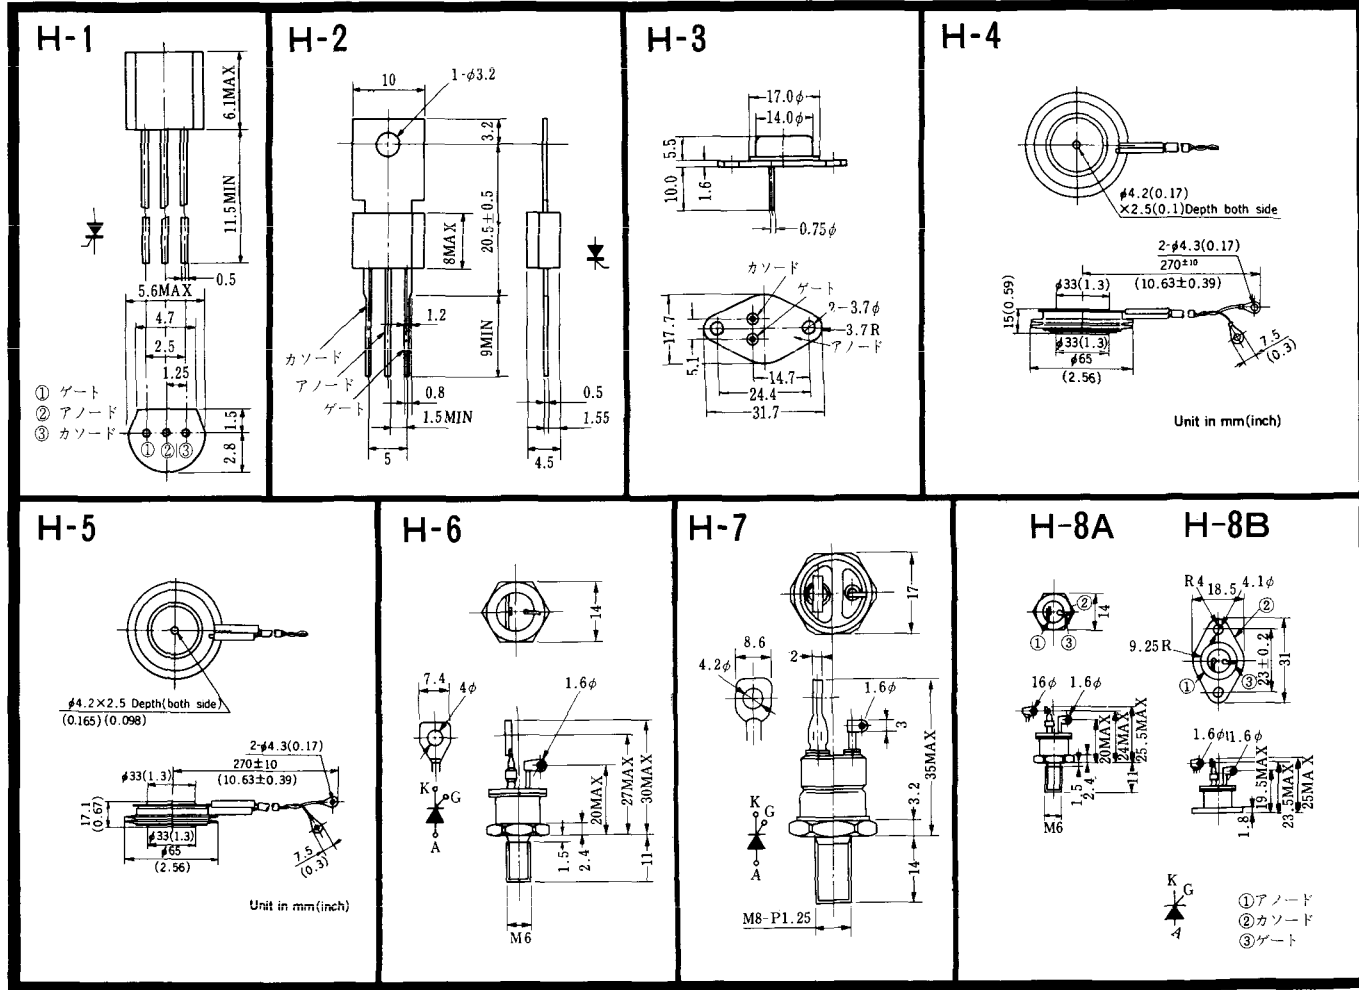

FD-11

FD-12