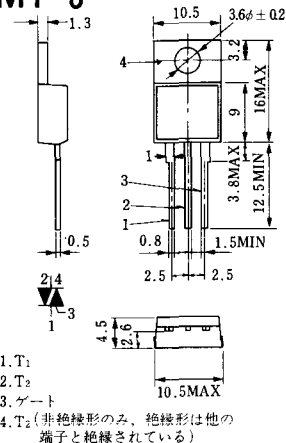

MT-1

MT-2

MT-3

MT-4

MT-5

MT-6

MT-7