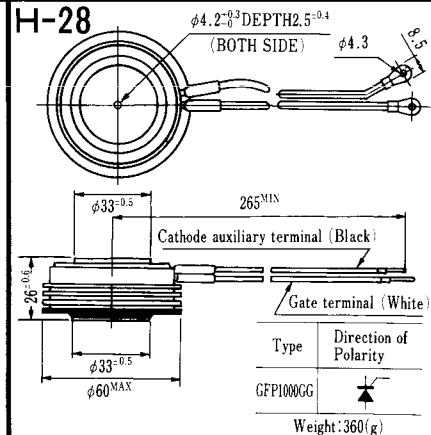

Type	Direction of polarity
CA12	

H-27

Type	Direction of polarity
CF11V	

(注) CC11V : 400 ± 10
CF11V : 250 ± 10

H-28

Type	Direction of Polarity
GFP100GG	

Weight: 360(g)

Note : The thickness is a dimension in press at the rated mounting force.