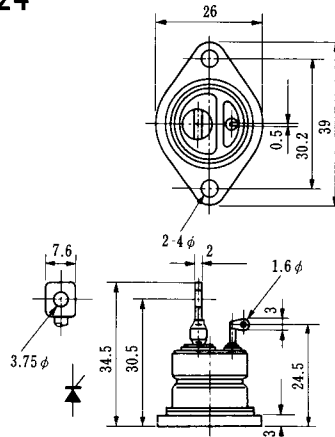

H-23

H-24

H-25

H-26

Type	Direction of polarity
CA12	

H-27

Type	Direction of polarity
CF11V	

(注) CC11V : 400 ± 10
CF11V : 250 ± 10

H-28

Type	Direction of Polarity
GFP100GG	

Weight: 360(g)

Note : The thickness is a dimension in press at the rated mounting force.