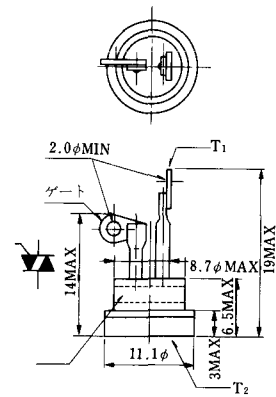

MT-1

MT-2

MT-3

MT-4

MT-5

MT-6

MT-7