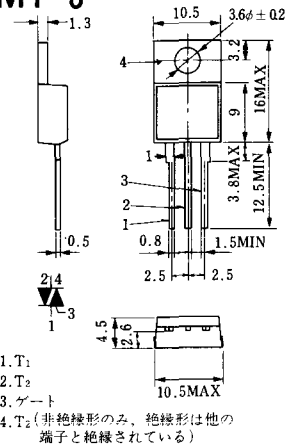

MT-1

MT-2

MT-3

MT-4

MT-5

MT-6

MT-7