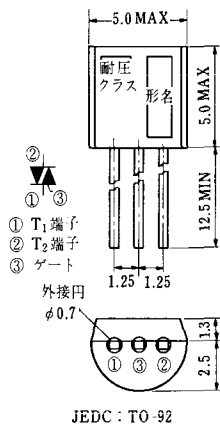

MT-1

MT-2

MT-3

MT-4

MT-5

MT-6

MT-7