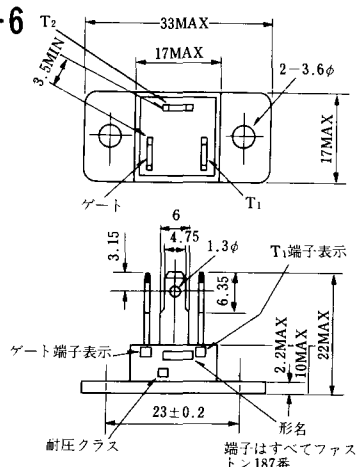

MT-1

MT-2

MT-3

MT-4

MT-5

MT-6

MT-7