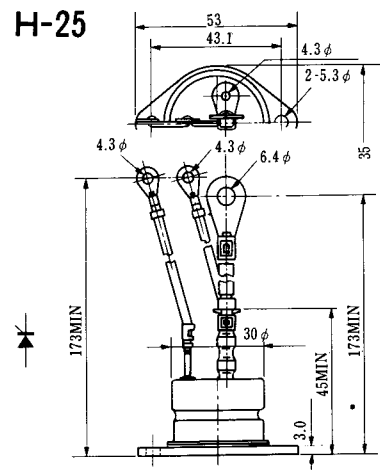

H-23

① アノード
② カソード
③ ゲート

H-24

H-25

H-26

Type	Direction of polarity

CA12	

H-27

Type	Direction of polarity

CF11V	

(注) CC11V : 400 ± 10
CF11V : 250 ± 10

H-28

Type	Direction of Polarity

GFP100GG	

Weight: 360(g)

Note : The thickness is a dimension in press at the rated mounting force.