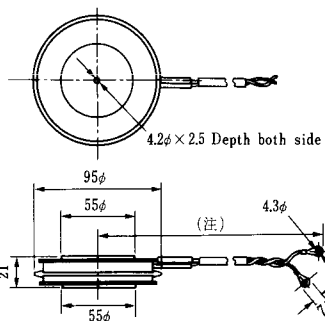

H-27

Type	Direction of polarity

CF11V	

(注) CC11V : 400 ± 10
CF11V : 250 ± 10