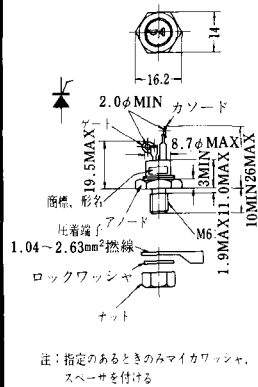

Type	Direction of Polarity
------	-----------------------

GFP100GG	
----------	--

Weight: 360(g)

Note : The thickness is a dimension in press at the rated mounting force.

Note: The thickness is a dimension in press at the rated mounting force. Weight: 870(g)

Note: The thickness is a dimension in press at the rated mounting force. Weight: 1,460(g)

M-1

M-2

M-3

M-4

M-5

M-6

M-7