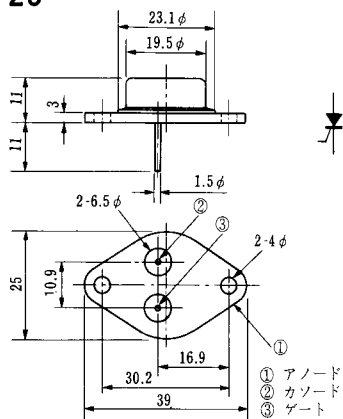

H-23

① アノード
② カソード
③ ゲート