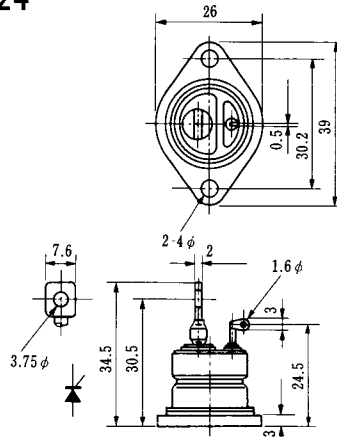

H-23

① アノード
② カソード
③ ゲート

H-24

H-25

H-26

Type	Direction of polarity

CA12	

H-27

Type	Direction of polarity

CF11V	

(注) CC11V : 400 ± 10
CF11V : 250 ± 10

H-28

Type	Direction of Polarity

GFP100GG	

Weight: 360(g)

Note : The thickness is a dimension in press at the rated mounting force.