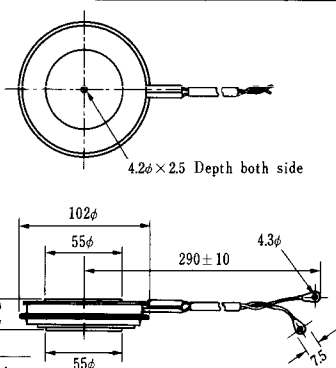

H-26

Type	Direction of polarity

CA12